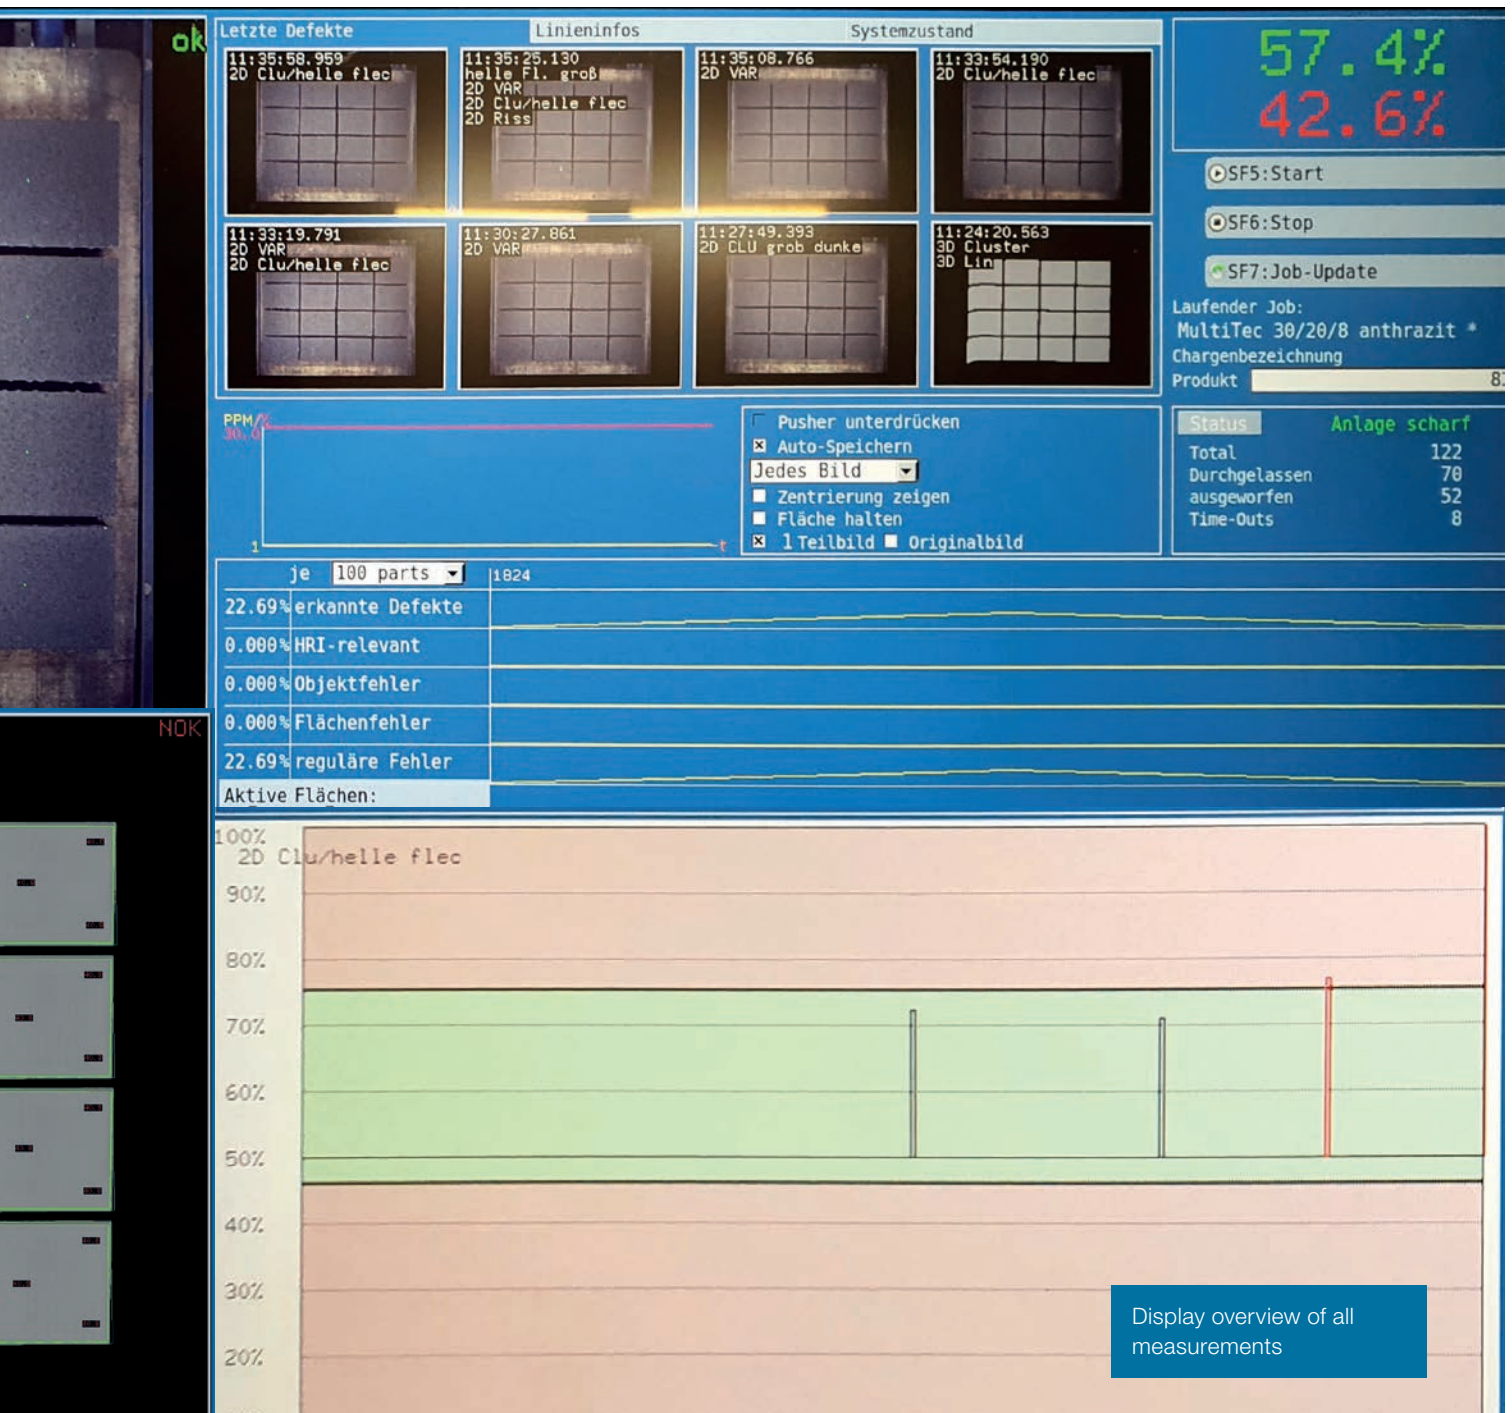

- Transfer of datas from wet side to dry side with RFID
- Fully AI based inspection of faults like fine cracks, broken edges, inclusions, color faults, wrong measurements
- At wet side feedback editing of pressing height possible

- Lift for height changes of more than 5 cm
- In combination with weight check output of density
- Before packing pick & replace of faulty products with robot!